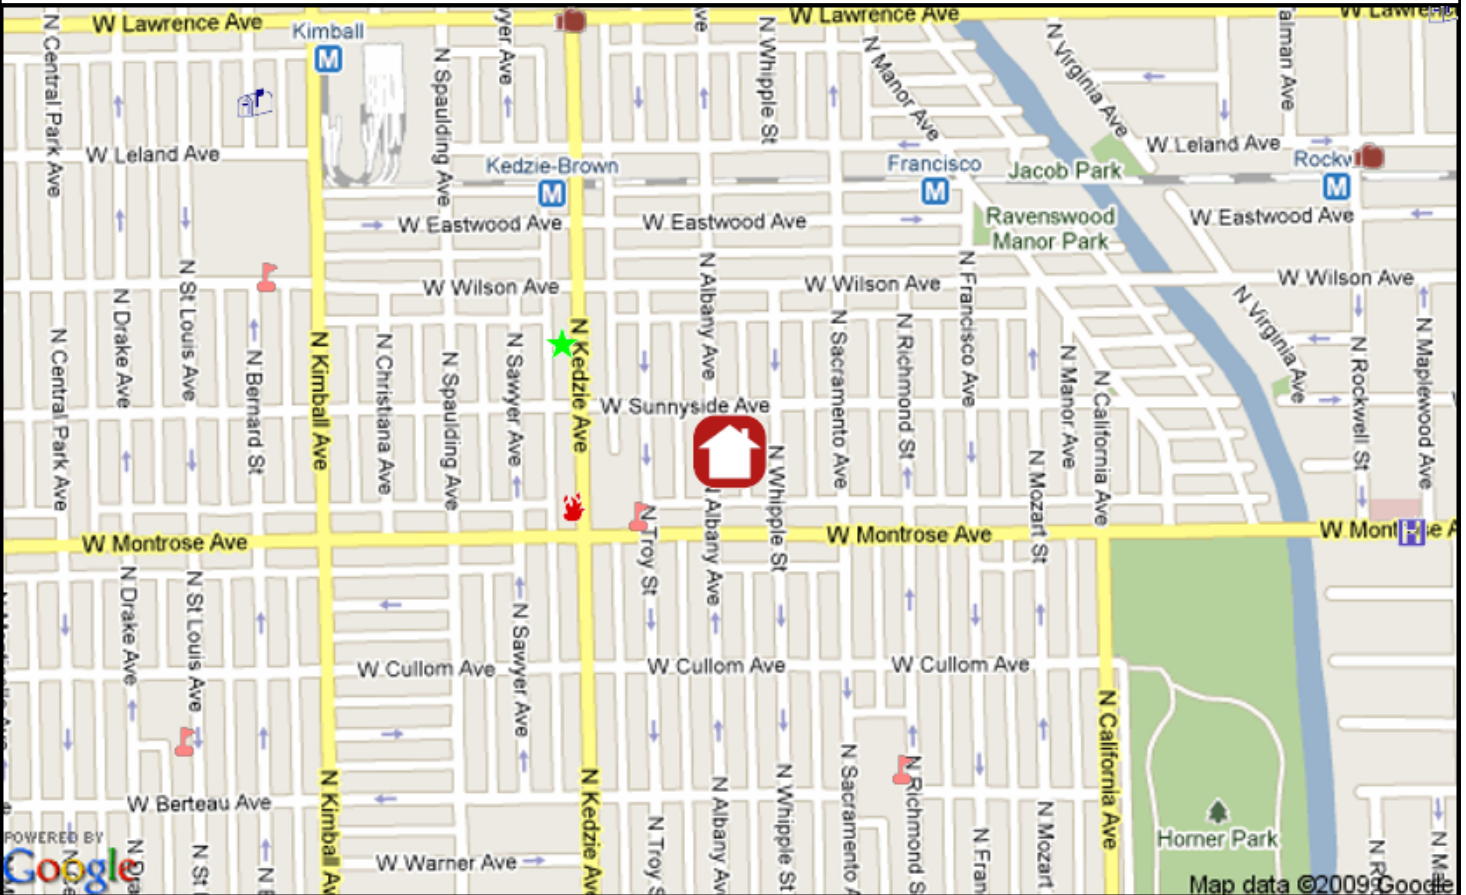

Home-Turf Report for 4439 N. Albany Chicago, IL 60625

Prepared by: Mary Ellen Kuehl // The Kuehl Group, Inc. // (773) 327-5753

© 2001-2009 Home-Turf Marketing Systems, L.L.C. // Visit www.hometurfonline.com or call (800) 689-1652

City Ward#: 33

Alderman: Richard F. Mell
3649 N. Kedzie Ave., 60618, 773-478-8040

Nearest Public High Schools:

Roosevelt High, 3436 W Wilson Av, 0.5mi W
Von Steuben Hs, 5039 N Kimball Av, 0.8mi NW

Nearest Private High Schools:

Lawrence Hall Youth Services, 4833 N Francisco Ave, 0.5mi NE
Telshe High, 3535 W Foster Ave, 1.1mi NW
Gordon Tech High, 3633 N California Av, 1.1mi S

Nearest Public Elementary Schools:

North River Elem., 4416 N Troy St, 0.1mi SW
Bateman Elem., 4220 N Richmond St, 0.3mi SE

Nearest Private Elementary Schools:

Queen Of Angels, 4520 N Western Ave, 0.9mi E
Park View Lutheran, 3919 N Monticello Av, 1.0mi SW

Nearest Daycare Centers:

KinderCare, 3855 N. Elston, 0.9mi SW
Little Angels Day Care II, 5117 N Lincoln Ave, 1.1mi NE
Adler Schools, 2239 W Lawrence Ave, 1.1mi NE

Nearest Public Library:

Independence, 3548 W Irving Park Rd, 312-744-0900, 0.8mi SW

Nearest Hospital:

Kindred Hospital Chicago North, 2544 W Montrose Ave, 0.7mi E

Nearest Major Grocery Stores:

Aldi, 2431 W Montrose Ave, 0.8mi E
Tony's Finer Foods, 4137 N Elston Ave, 1.0mi SW
Jewel, 3570 N Elston Ave, 1.1mi S

Nearest Movie Theaters:

Davis Theatre, 4614 N Lincoln Ave, 1.0mi E
Logan Theatre, 2646 N Milwaukee Ave, 2.3mi S

Nearest Health Clubs:

Bloom Yoga Studio, 4663 N Rockwell, 0.7mi NE
Women's Workout World, 2540 W Lawrence Ave, 0.8mi NE

Nearest Starbucks:

4558 N Kedzie Ave, 0.2mi NW

Nearest CTA Station:

Kedzie, Brown Line, 0.3mi NW

Nearest Metra Station: Irving Park, 1.5mi SW

Nearest Fire Station: 0.2mi W

- Starbucks
- Health Club
- Dog Park
- Day Care
- Major Grocery
- Library
- Hospital
- Post Office
- Theater
- Fire Station
- School
- CTA Station
- Metra Station
- City Park

Home-Turf Marketing Systems, L.L.C. and the users of Home-Turf assume no responsibility for any loss or impact resulting from the use of this information. No representations are made regarding the accuracy of the information provided. All data is subject to change and should be verified with local sources.